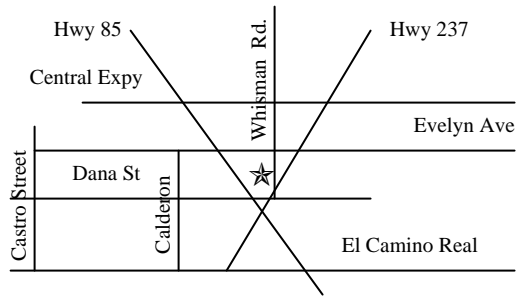

240 south whisman road
mountain view, ca 94041
650-694-7827

Traveling on El Camino:

Turn North on Calderon (Left from Los Altos / Right from Sunnyvale)
Turn Right on East Dana Street
Gym is 2 Blocks Down on Left

Traveling East on 237 from Grant Road:

Exit Evelyn
Turn Right on Moorpark
Turn Right onto East Dana
Gym is One Block Down on Right

Traveling West on 237:

Exit Whisman
Turn Left at Light
Gym is at First Corner on Right

Traveling North on 85:

Exit Evelyn
Turn Right on Evelyn
Turn Right on Ferry Morse/Whisman
Gym is through First Light on Right

Traveling South on 85:

Take El Camino North Exit
Turn Right onto El Camino
Follow Directions Above